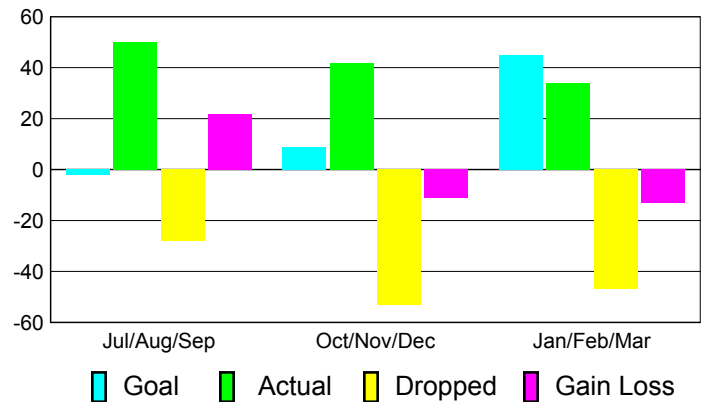

Club Results 2010-2011

Goal, New, Dropped, Gain/Loss

MEMBERSHIP

**Membership Results
2010-2011**

**Membership
2009-2010**

Month	Net Memb Goal	Actual New Memb	Actual Dropped Memb	Gain/Loss of Memb	Gain/Loss of Memb
Jul/Aug/Sep	-2	50	-28	22	8
Oct/Nov/Dec	9	42	-53	-11	-24
Jan/Feb/Mar	45	34	-47	-13	22
Totals	52	126	-128	-2	6

Membership Results 2010-2011

Goal, New, Dropped, Gain/Loss

Comparison of Club Gain/Loss

Current Year Compared to the Previous Year

Comparison of Membership Gain/Loss

Current Year Compared to the Previous Year