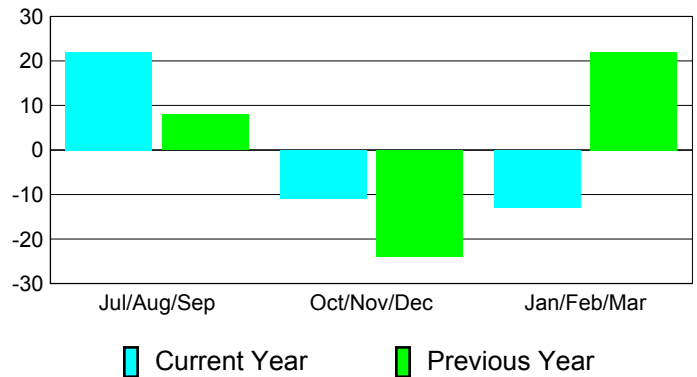

Club Results 2010-2011

Goal, New, Dropped, Gain/Loss

MEMBERSHIP

**Membership Results
2010-2011**

**Membership
2009-2010**

Month	Net Memb Goal	Actual New Memb	Actual Dropped Memb	Gain/Loss of Memb	Gain/Loss of Memb
Jul/Aug/Sep	-2	50	-28	22	8
Oct/Nov/Dec	9	42	-53	-11	-24
Jan/Feb/Mar	45	34	-47	-13	22
Totals	52	126	-128	-2	6

Membership Results 2010-2011

Goal, New, Dropped, Gain/Loss

Comparison of Club Gain/Loss

Current Year Compared to the Previous Year

Comparison of Membership Gain/Loss

Current Year Compared to the Previous Year

YTD Status Quo Clubs 2010-2011

Status Quo Clubs Compared to Status Quo Members

Gender Comparison 2010-2011

Jul/Aug/Sep

Oct/Nov/Dec

Jan/Feb/Mar

Male

Female